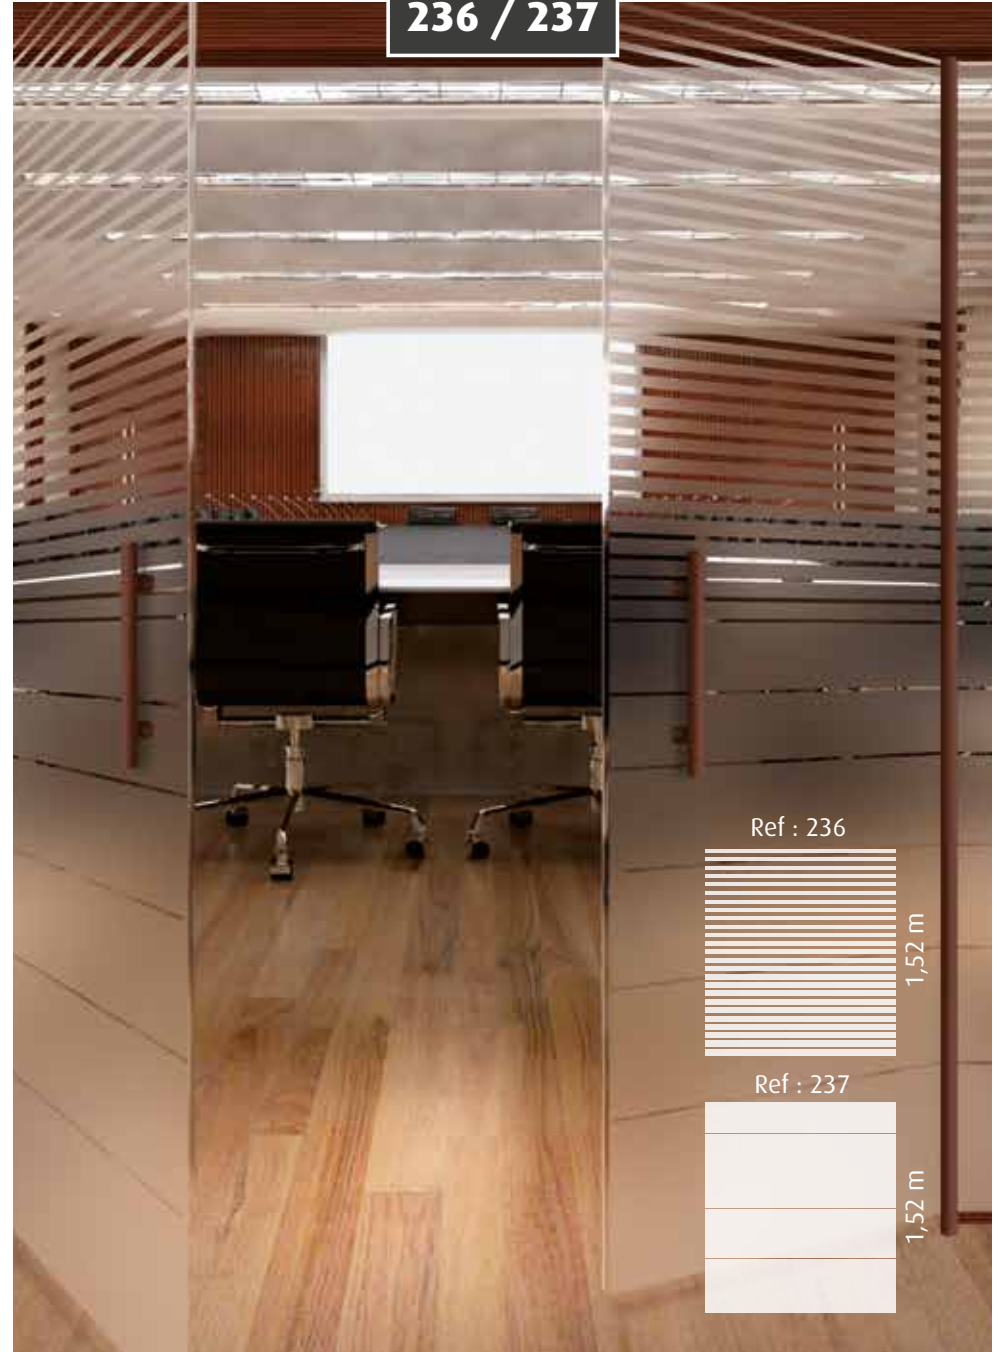

236 / 237

236 / 237

Ref : 236

1,52 m

Ref : 237

1,52 m