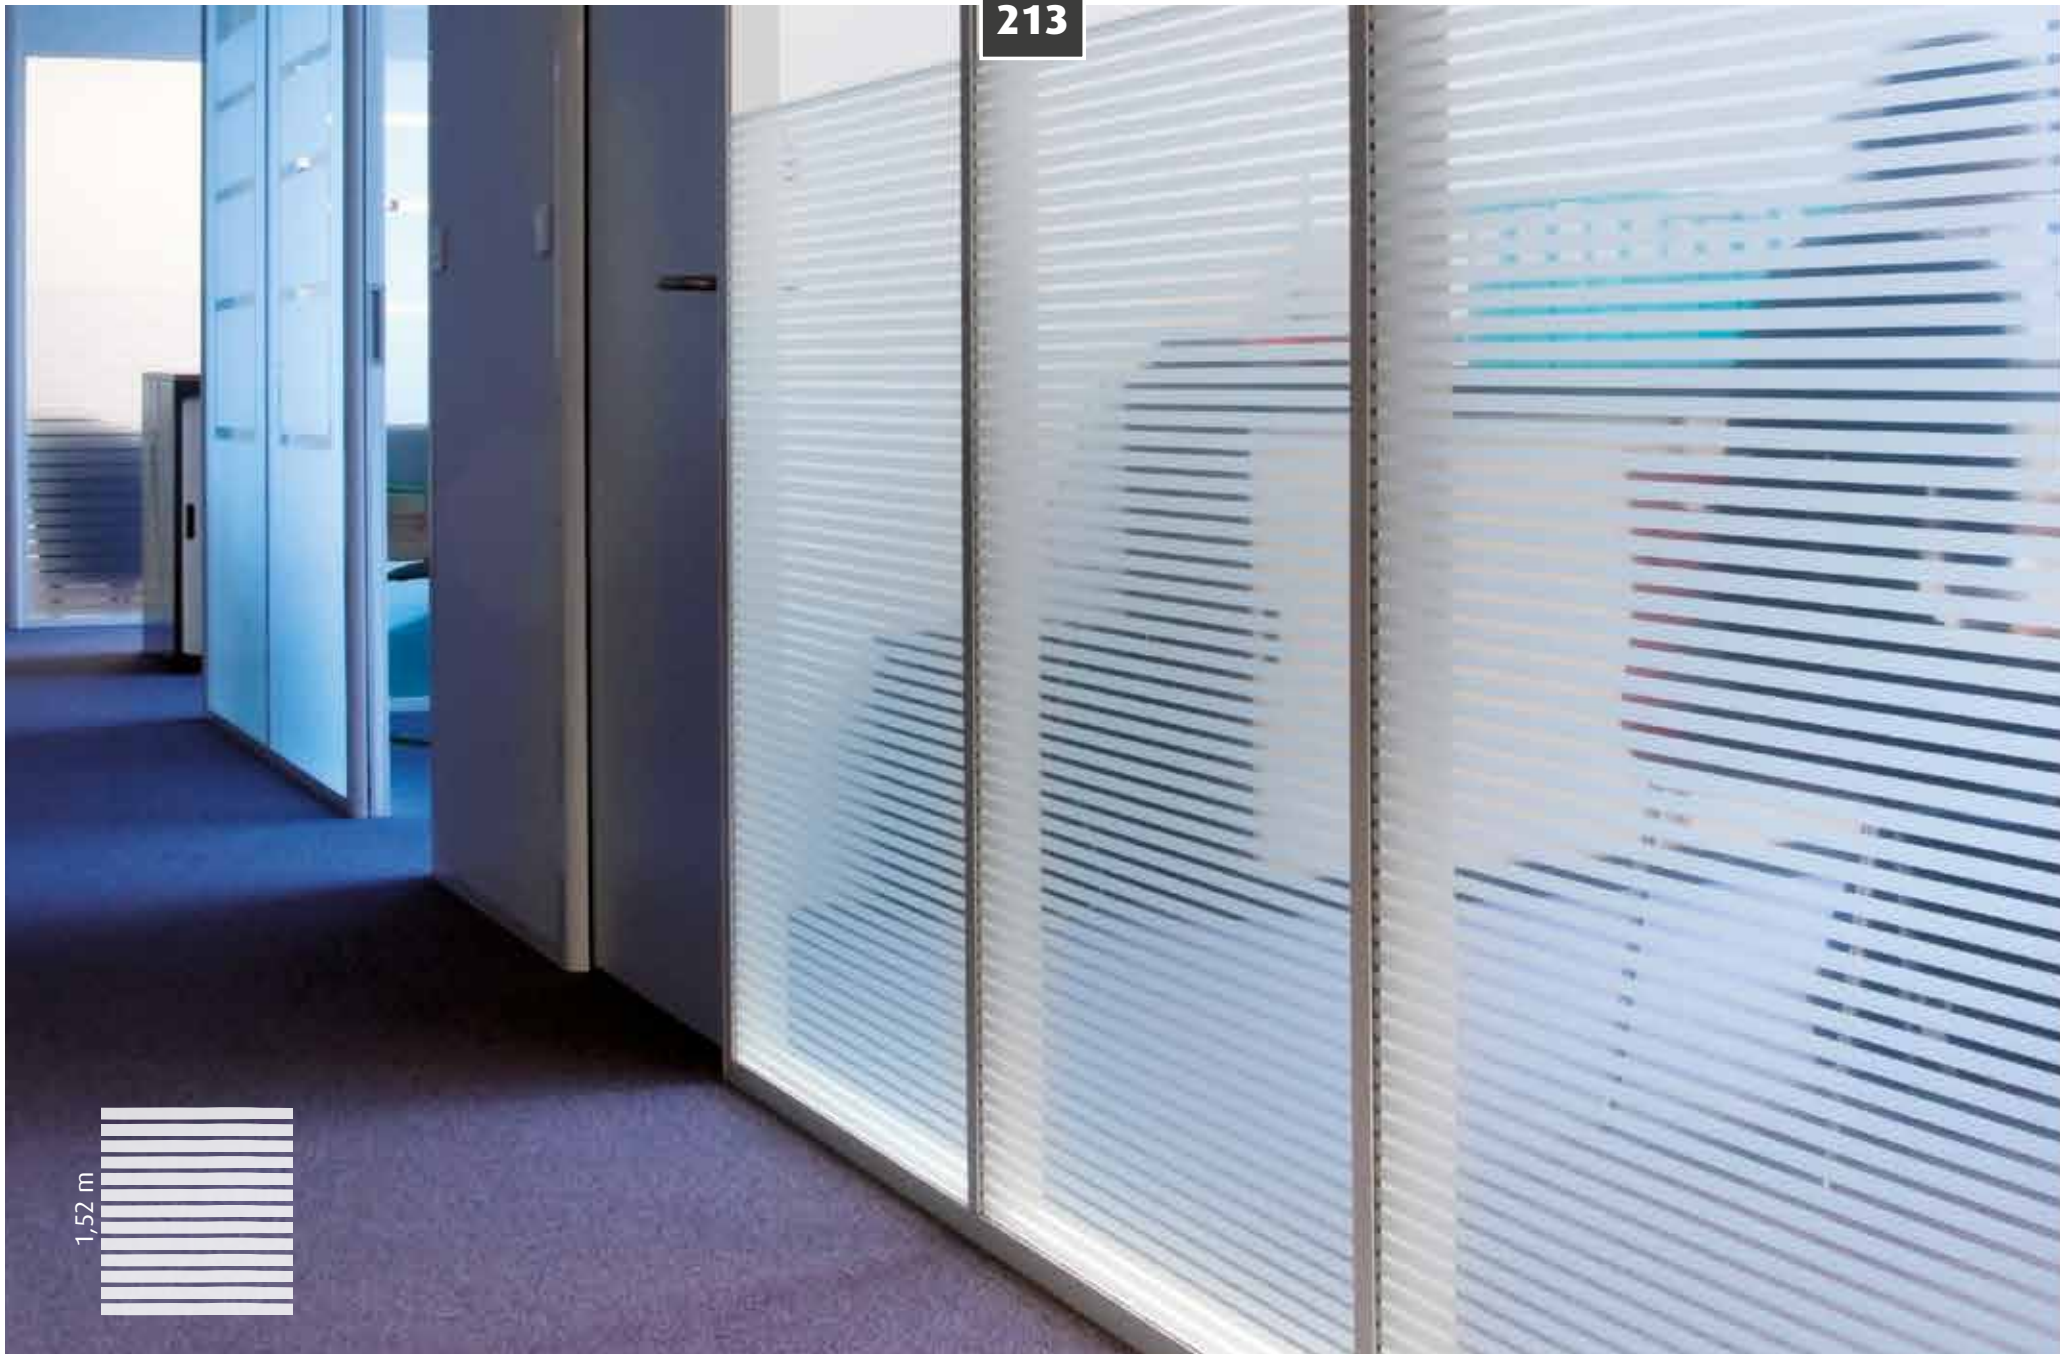

213

Bandes dépolies de 13 mm   Frosted stripes of 13 mm